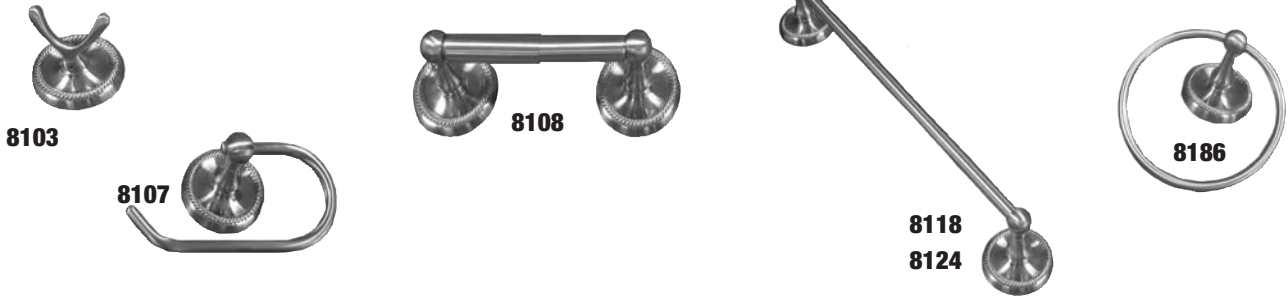

Bath Hardware

Riverside Collection - 8100 Series

Product No.	Description	Available Finishes
8103	Robe Hook	Oil-Rubbed Bronze, Satin Nickel
8107	Euro Tissue Holder	Oil-Rubbed Bronze, Satin Nickel
8108	Standard Tissue Holder	Oil-Rubbed Bronze, Satin Nickel
8118	18" Towel Bar	Oil-Rubbed Bronze, Satin Nickel
8124	24" Towel Bar	Oil-Rubbed Bronze, Satin Nickel
8186	Towel Ring	Oil-Rubbed Bronze, Satin Nickel

Midtowne Collection - 8200 Series

Product No.	Description	Available Finishes
8203	Robe Hook	Oil-Rubbed Bronze, Satin Nickel
8207	Euro Tissue Holder	Oil-Rubbed Bronze, Satin Nickel
8208	Standard Tissue Holder	Oil-Rubbed Bronze, Satin Nickel
8218	18" Towel Bar	Oil-Rubbed Bronze, Satin Nickel
8224	24" Towel Bar	Oil-Rubbed Bronze, Satin Nickel
8286	Towel Ring	Oil-Rubbed Bronze, Satin Nickel

www.topnotchinc.com

sales@topnotchinc.com

Bath Hardware

Modern Collection - 8700 Series

Product No.	Description	Available Finishes
8703	Robe Hook	Oil-Rubbed Bronze, Satin Nickel
8708	Standard Tissue Holder	Oil-Rubbed Bronze, Satin Nickel
8718	18" Towel Bar	Oil-Rubbed Bronze, Satin Nickel
8724	24" Towel Bar	Oil-Rubbed Bronze, Satin Nickel
8786	Towel Ring	Oil-Rubbed Bronze, Satin Nickel

Lighted Doorbell Button

Product No.	Length	Finishes
770	3 ³ / ₄ "	Oil-Rubbed Bronze, Satin Nickel

Hinges

Product No.	Length	Radius	Finishes
740	4" x 4"		Oil-Rubbed Bronze, Satin Nickel

740

House Numbers

Product No.	Length	Finishes
750 - 0 755 - 5	4"	Oil-Rubbed Bronze, Satin Nickel
751 - 1 756 - 6	4"	Oil-Rubbed Bronze, Satin Nickel
752 - 2 757 - 7	4"	Oil-Rubbed Bronze, Satin Nickel
753 - 3 758 - 8	4"	Oil-Rubbed Bronze, Satin Nickel
754 - 4 759 - 9	4"	Oil-Rubbed Bronze, Satin Nickel