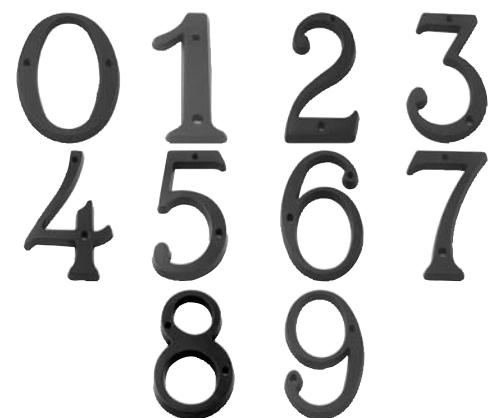

Lighted Doorbell Button

Product No.	Length	Finishes
770	3 ³ / ₄ "	Oil-Rubbed Bronze, Satin Nickel

Hinges

Product No.	Length	Radius	Finishes
740	4" x 4"		Oil-Rubbed Bronze, Satin Nickel

740

House Numbers

Product No.	Length	Finishes
750 - 0 755 - 5	4"	Oil-Rubbed Bronze, Satin Nickel
751 - 1 756 - 6	4"	Oil-Rubbed Bronze, Satin Nickel
752 - 2 757 - 7	4"	Oil-Rubbed Bronze, Satin Nickel
753 - 3 758 - 8	4"	Oil-Rubbed Bronze, Satin Nickel
754 - 4 759 - 9	4"	Oil-Rubbed Bronze, Satin Nickel