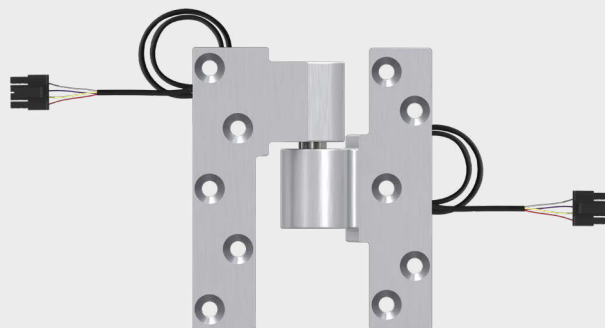

## Power transfer pivots

### Overview

Ives offers electrified intermediate power transfer pivots and electrified pocket pivots to transfer power and signals from the frame to the door. Pivots are generally used on heavier exterior door applications.

Power transfer pivots integrate seamlessly with your access control system and your door mounted electrified hardware.

The Ives electrified offering comes standard with Allegion Connect, a quick and easy way to connect power sources for the entire opening. With no wire cutting needed, you can reduce installation and maintenance time, ultimately cutting cost. After installation, Allegion Connect continues to provide benefits throughout the lifetime of the opening by offering a comprehensive service kit.

### Features and benefits

- Available in four wire (TW4) or eight wire (TW8), 28 gauge
- Comes standard with Allegion Connect 8-pin Connector
- Recommended use: VDC or VAC @ 3.5 amps continuous or 16 amp pulse, maximum pulse 400 milliseconds
- Non-load bearing
- Use with 1 3/4" thick door minimum, 1/8" bevel in 2"