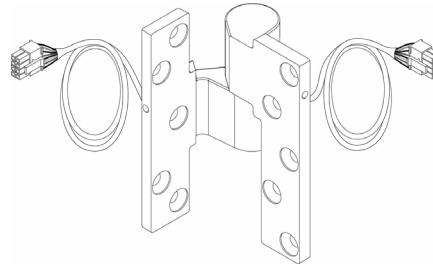

Models and additional specifications

7215PT-7226PT-7227PT INT 3/4"

Offset Power Transfer intermediate pivot

- For use with 7215, 7226, 7227 offset pivots
- Offered in brass substrate
- UL Listed, 20-minute fire doors
- Handed LH or RH
- Finishes: 605, 606, 612, 613, 619, BLK/622, 625, 626, 643e, SP28, SP10, SP313, SP4