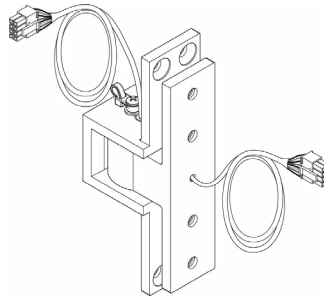

E91105F

Pocket Pivot/Hinge, power transfer, fire rated

- For use with 7220F, 7237F offset pivots
- Full Mortise, non-load bearing
- Offered in stainless steel substrate
- UL Listed, 3-hour fire doors
- Finishes: 600, 629, 630, 632, 639, 643e, SP313