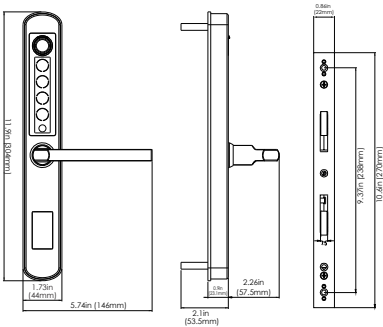

Works with Lockly Access Portal™ for managing multiple properties

Learn more at: lockly.com/access-portal

What's Included

- Pro 2-Series Smart Lock
- Mortise Hook Assembly
- Installation Screws
- Strike Plate
- Strike Plate Housing
- Back Plate
- Physical Keys x 2
- AA Alkaline Batteries x 4
- Quick Start Guide
- Installation Manual
- User Manual