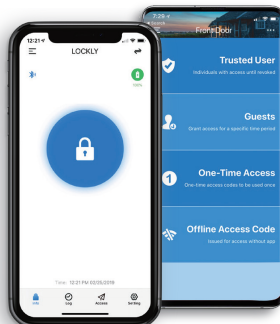

Create eKeys for Guests

Grant one-time use or specific time duration access by issuing codes or digital eKeys remotely via a mobile device.

Grant Access, even when you're not home

Remotely lock and unlock your door from anywhere using the Lockly app.

Unlock with Key

High-quality 6-pin cylinder lock accessed with backup keys, engineered for maximum security.

Voice Assistant Control

Unlock, lock, or check door status by simply using your voice through Alexa or Google Assistant.

Control with Amazon Alexa or Google Assistant.

Alexa, is my Front Door locked?

"Hey Google, unlock my office door"

Full Control with Smartphone

555 California Street Suite 4925, San Francisco CA 94104 U.S.A.