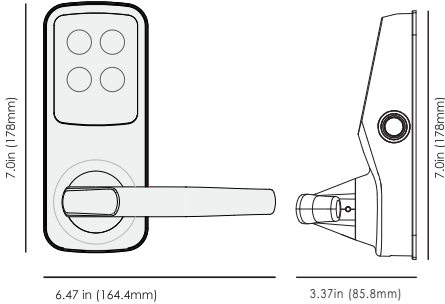

Security, redefined.