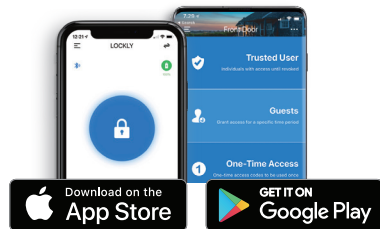

Full control with smartphone

SATIN
NICKEL

VENETIAN
BRONZE

MATTE
BLACK

555 California Street Suite 4925, San Francisco CA 94104 U.S.A.

*Backed by lifetime technical support and 5 year finish and mechanical 2 year electronics warranty. See www.lockly.com/warranty for details.