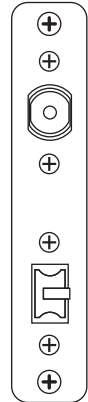

Voice control through Alexa or Google Assistant.

Full control with smartphone

Unprecedented versatility

Interlocking faceplate secures deadbolt and latch bolt into a single mortise pocket assembly

Also works with standard lockset bore holes with 4 to 5-1/2" deadbolt to latch spacing.

LOCKLY® DUO PRO

Two locks in one using Duo-Locking Technology™ to lock and unlock interconnected latch and deadbolt.

5.5" Uni Faceplate

4" Uni Faceplate

Mortise Faceplate

LOCKLY makes available a variety of door edge faceplates to fit a number of different size and purpose configurations, including our exclusive interlocking mortise faceplate that secures both deadbolt and latch bolt into a single mortise pocket assembly. Visit www.lockly.com for more information.

Included

- Duo Pro Interconnected Smart Lock
- Deadbolt and Latch Assembly
- Duo-Locking Technology™ Back Plates (4" and 5.5")
- Hardware: Strike Plate, Strike Plate Housing, Back Plate
- Physical Keys (x 2)
- Quick Start Guide
- 4 AA Alkaline Batteries
- Installation Manual
- User Manual

Dimensions

LOCKLY Model PGD678W

Height: 7.0 in (178mm)
Width: 6.47 in (164.4mm) including latch handle

Specs

Function: single point Duo-Locking Technology™ lock
Fit: 5.5" & 4" deadbolt to latch spacing
Door handle: field reversible for L/R swing doors
Backset: adjustable 2" or 2 3/4" (60mm or 70mm)
Bolt: 1/2" (12.7mm) throw steel
Working environment: 4 ~ 140°F (-20 ~ 60°C)
Available in Satin Nickel and Matte Black