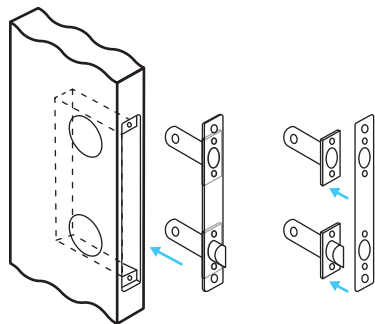

Voice control through Alexa or Google Assistant.

Full control with smartphone

Unprecedented versatility

Interlocking faceplate secures deadbolt and latch bolt into a single mortise pocket assembly

Also works with standard lockset bore holes with 4 to 5-1/2" deadbolt to latch spacing.

LOCKLY® DUO PRO

Two locks in one using Duo-Locking Technology™ to lock and unlock interconnected latch and deadbolt.

5.5" Uni Faceplate

4" Uni Faceplate

Mortise Faceplate

LOCKLY makes available a variety of door edge faceplates to fit a number of different size and purpose configurations, including our exclusive interlocking mortise faceplate that secures both deadbolt and latch bolt into a single mortise pocket assembly. Visit www.lockly.com for more information.

Dimensions

LOCKLY Model PGD678W

Height: 7.0 in (178mm)
Width: 6.47 in (164.4mm) including latch handle

Specs

Function: single point Duo-Locking Technology™ lock
Fit: 5.5" & 4" deadbolt to latch spacing
Door handle: field reversible for L/R swing doors
Backset: adjustable 2" or 2 3/4" (60mm or 70mm)
Bolt: 1/2" (12.7mm) throw steel
Working environment: 4 ~ 140°F (-20 ~ 60°C)
Available in Satin Nickel and Matte Black