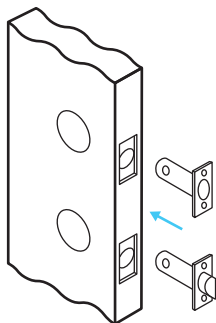

Voice control through Alexa or Google Assistant.

Full control with smartphone

Unprecedented versatility

Interlocking faceplate secures deadbolt and latch bolt into a single mortise pocket assembly

Also works with standard lockset bore holes with 4 to 5-1/2" deadbolt to latch spacing.

LOCKLY® DUO PRO

Two locks in one using Duo-Locking Technology™ to lock and unlock interconnected latch and deadbolt.

5.5" Uni Faceplate

4" Uni Faceplate

Mortise Faceplate

LOCKLY makes available a variety of door edge faceplates to fit a number of different size and purpose configurations, including our exclusive interlocking mortise faceplate that secures both deadbolt and latch bolt into a single mortise pocket assembly. Visit www.lockly.com for more information.

Included

- Duo Pro Interconnected Smart Lock
- Deadbolt and Latch Assembly
- Duo-Locking Technology™ Back Plates (4" and 5.5")
- Hardware: Strike Plate, Strike Plate Housing, Back Plate
- Physical Keys (x 2)
- Quick Start Guide
- 4 AA Alkaline Batteries
- Installation Manual
- User Manual

Dimensions

LOCKLY Model PGD678W

Height: 7.0 in (178mm)
Width: 6.47 in (164.4mm) including latch handle

Specs

Function: single point Duo-Locking Technology™ lock
Fit: 5.5" & 4" deadbolt to latch spacing
Door handle: field reversible for L/R swing doors
Backset: adjustable 2" or 2 3/4" (60mm or 70mm)
Bolt: 1/2" (12.7mm) throw steel
Working environment: 4 ~ 140°F (-20 ~ 60°C)
Available in Satin Nickel and Matte Black