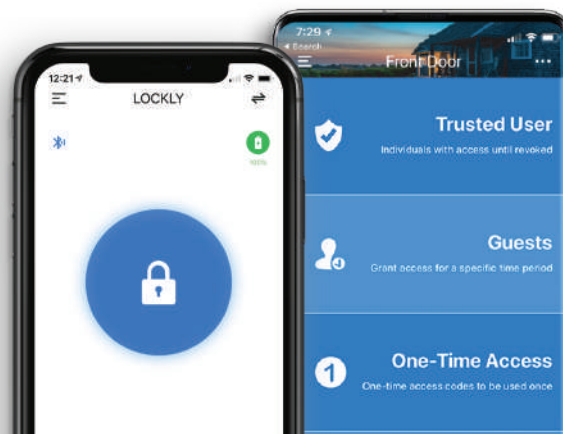

Works with Secure Link WiFi Hub (Included)

Features

Hack-proof PIN Genie® digital touchscreen.

3D biometric fingerprint sensor.

Issue Offline Access Codes™ that do not require users to download an app or have WiFi or Internet connection to use.

Remote lock and unlock from anywhere using the LOCKLY app.

Grant one-time use or specific time duration access by issuing codes or digital eKeys remotely via a mobile device.

Open/closed status in real-time via smartphone.

Voice control through Alexa or Google Assistant.

Full control with smartphone

Unprecedented versatility

Interlocking faceplate secures deadbolt and latch bolt into a single mortise pocket assembly

Also works with standard lockset bore holes with 4 to 5-1/2" deadbolt to latch spacing.

LOCKLY® DUO PRO

Two locks in one using Duo-Locking Technology™ to lock and unlock interconnected latch and deadbolt.

5.5" Uni Faceplate

4" Uni Faceplate

Mortise Faceplate

LOCKLY makes available a variety of door edge faceplates to fit a number of different size and purpose configurations, including our exclusive interlocking mortise faceplate that secures both deadbolt and latch bolt into a single mortise pocket assembly. Visit www.lockly.com for more information.