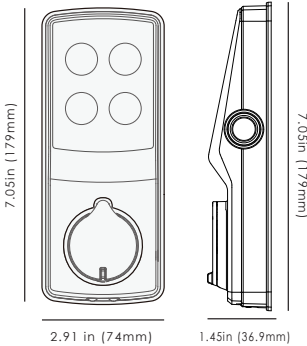

Security, redefined.