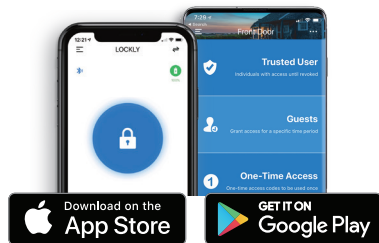

Easy Installation and Setup

Lockly® Secure Pro installs in minutes and works with most popular door lock configurations.

Real-time Control and Monitoring

Lockly® Secure Pro is the only lock in the world that can monitor open/closed status in real-time and alert you on your smartphone.

Create eKeys for Friends and Family

Easily lock and unlock your Lockly® smart lock when within Bluetooth® range or turn on privacy mode for secure access only through using a physical key.

Mobile App and Voice Control

Unlock, lock, or check door status through Lockly's smartphone app or by simply using your voice through Alexa or Google Assistant.

Control with Amazon Alexa or Google Assistant.

Alexa, is my Front Door locked?

"Hey Google, unlock my office door"

Full control with smartphone

SATIN NICKEL

VENETIAN BRONZE

MATTE BLACK

555 California Street Suite 4925, San Francisco CA 94104 U.S.A.

*Backed by lifetime technical support and 5 year finish and mechanical 2 year electronics warranty. See www.lockly.com/warranty for details.