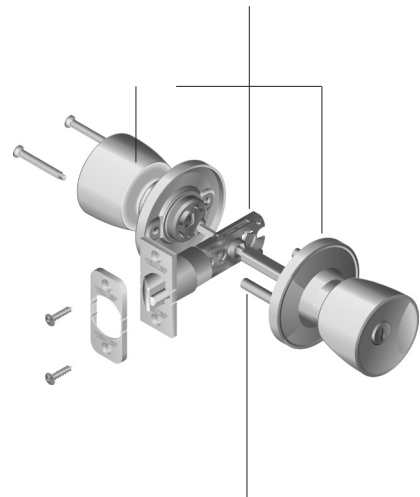

J-SERIES KNOB SPECIFICATIONS

Certification	- BHMA Residential Grade CCC - Commercial Grade 3 product - Available UL listed for 3-hour fire door
Finish warranty	5-year finish warranty
Mechanical warranty	Limited lifetime mechanical warranty
Latch throw	1/2"
Cylinder	5-pin tumbler, C Keyway
Door thickness	1-3/8" to 1-3/4"
Cross bore	2-1/8"
Edge bore	1"
Latch/backset	Adjustable to 2-3/8" or 2-3/4"
Latch faceplate size	1" x 2-1/4"
Latch faceplate options	J10 and J40 functions – Dual option includes round faceplate and drive-in J54 function – Triple Option includes square and round faceplates and drive-in
Keys	2 per lock
Strike	1-5/8" x 2-1/4" round corner, full lip
Functions	Passage, Privacy, Keyed Entry and Non-turning

FUNCTIONS

FINISH OPTIONS

Reference latest price book for available finish options.

THREE PIECE ASSEMBLY FOR EASY INSTALLATION

SCREW POSTS FOR EASY INSTALLATION

Visit [Schlage.com](https://www.schlage.com) to learn more.

About Allegion™

Allegion (NYSE: ALLE) helps keep people safe where they live, work and visit. Allegion is pioneering safety as a provider of security solutions through more than 25 brands in more than 130 countries. **For more, visit [allegion.com](https://www.allegion.com)**

ALLEGION™