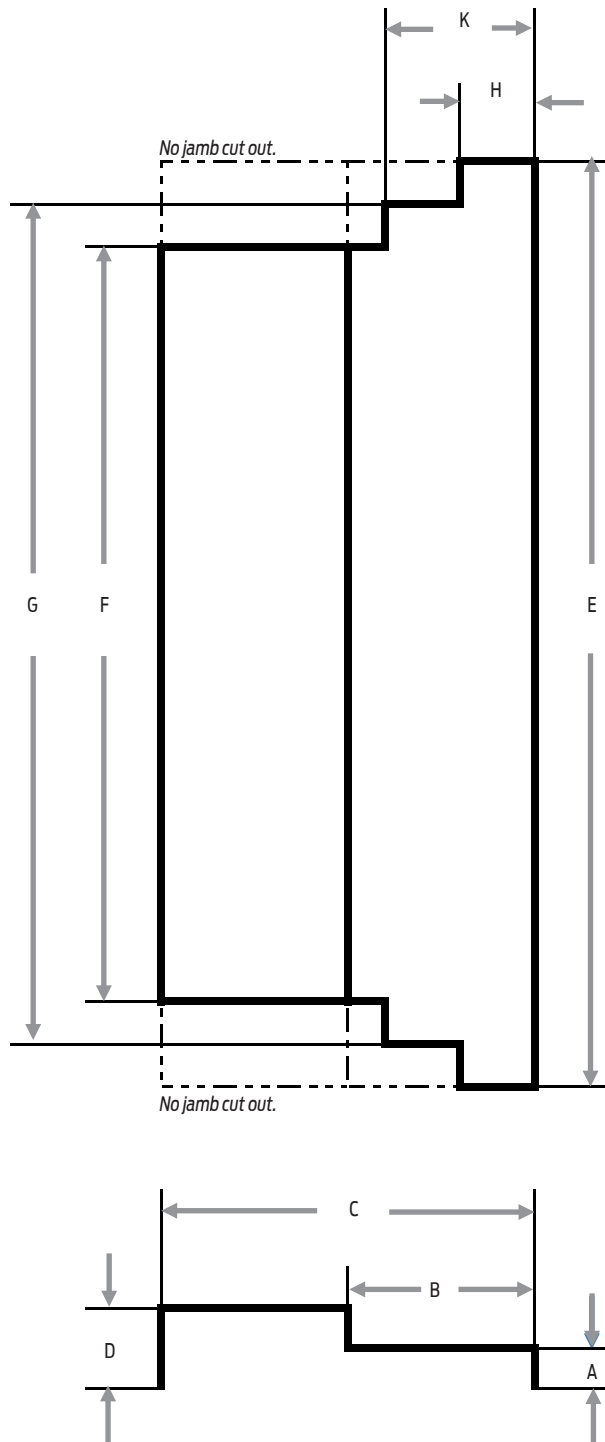

Zero International - Custom Bulkhead Template

Company Name: _____

Contact: _____

Phone: _____

Email: _____

Purchase Order #: _____

Email to: Zero.Customer.Support@Allegion.com or Fax to: (800)851-0000

Please complete Qty.

Product	Desc.	Qty.
669A	Aluminum	
669S	Steel	
669STST	Stainless	

Please complete dimensions in inches or mm.

Must complete A-E, F-K optional if required.

	Dimension	Inches "	MM
Rectangular - No jamb cut outs	A minimum dimension 1"		
	B		
	C		
	D Can only be 1" greater than A		
	E		
Jamb Cut Outs	F		
	G		
	H		
	K