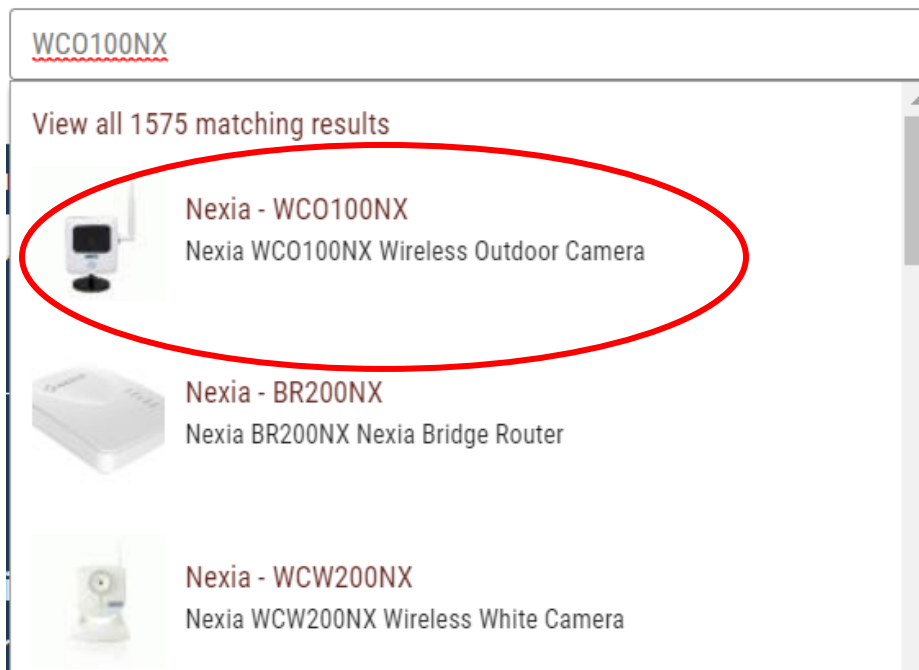

The Quick Search function can be used to find specific Item #'s. You can find the Quick Search bar at the top of the [homepage](#). Once you type in the **full item number** you are looking for, the item will show up in the search results below the search bar along with related items. You'll then be able to click on the item you searched for to learn more or order.

**Quick Search will not display search results appropriately if you do not use the entire Item #.