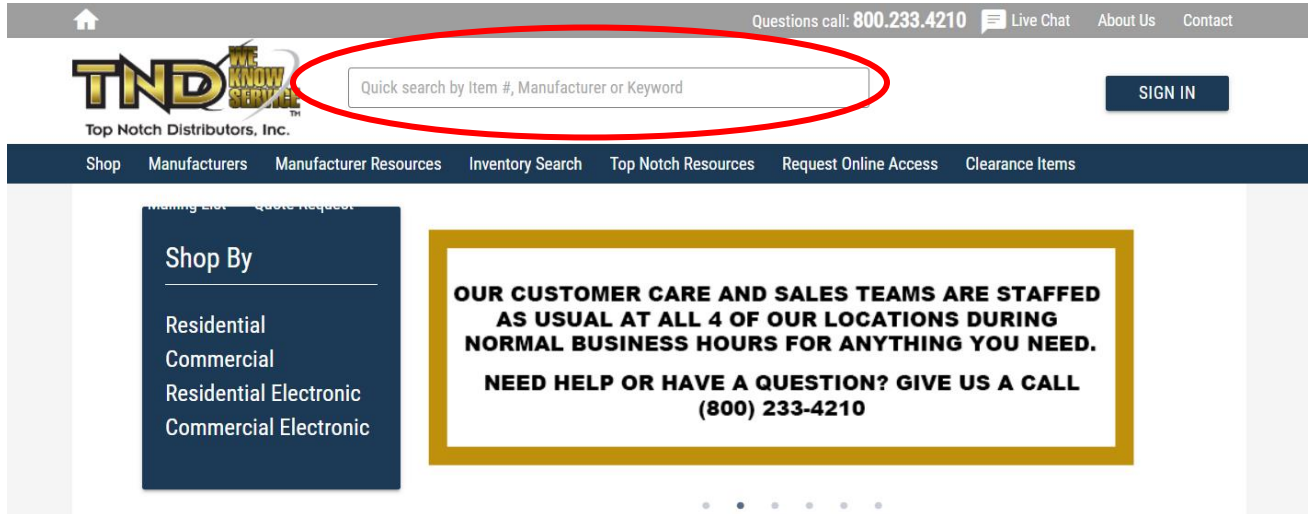

Using Quick Search

The Quick Search function can be used to find specific Item #'s. You can find the Quick Search bar at the top of the [homepage](#). Once you type in the **full item number** you are looking for, the item will show up in the search results below the search bar along with related items. You'll then be able to click on the item you searched for to learn more or order.